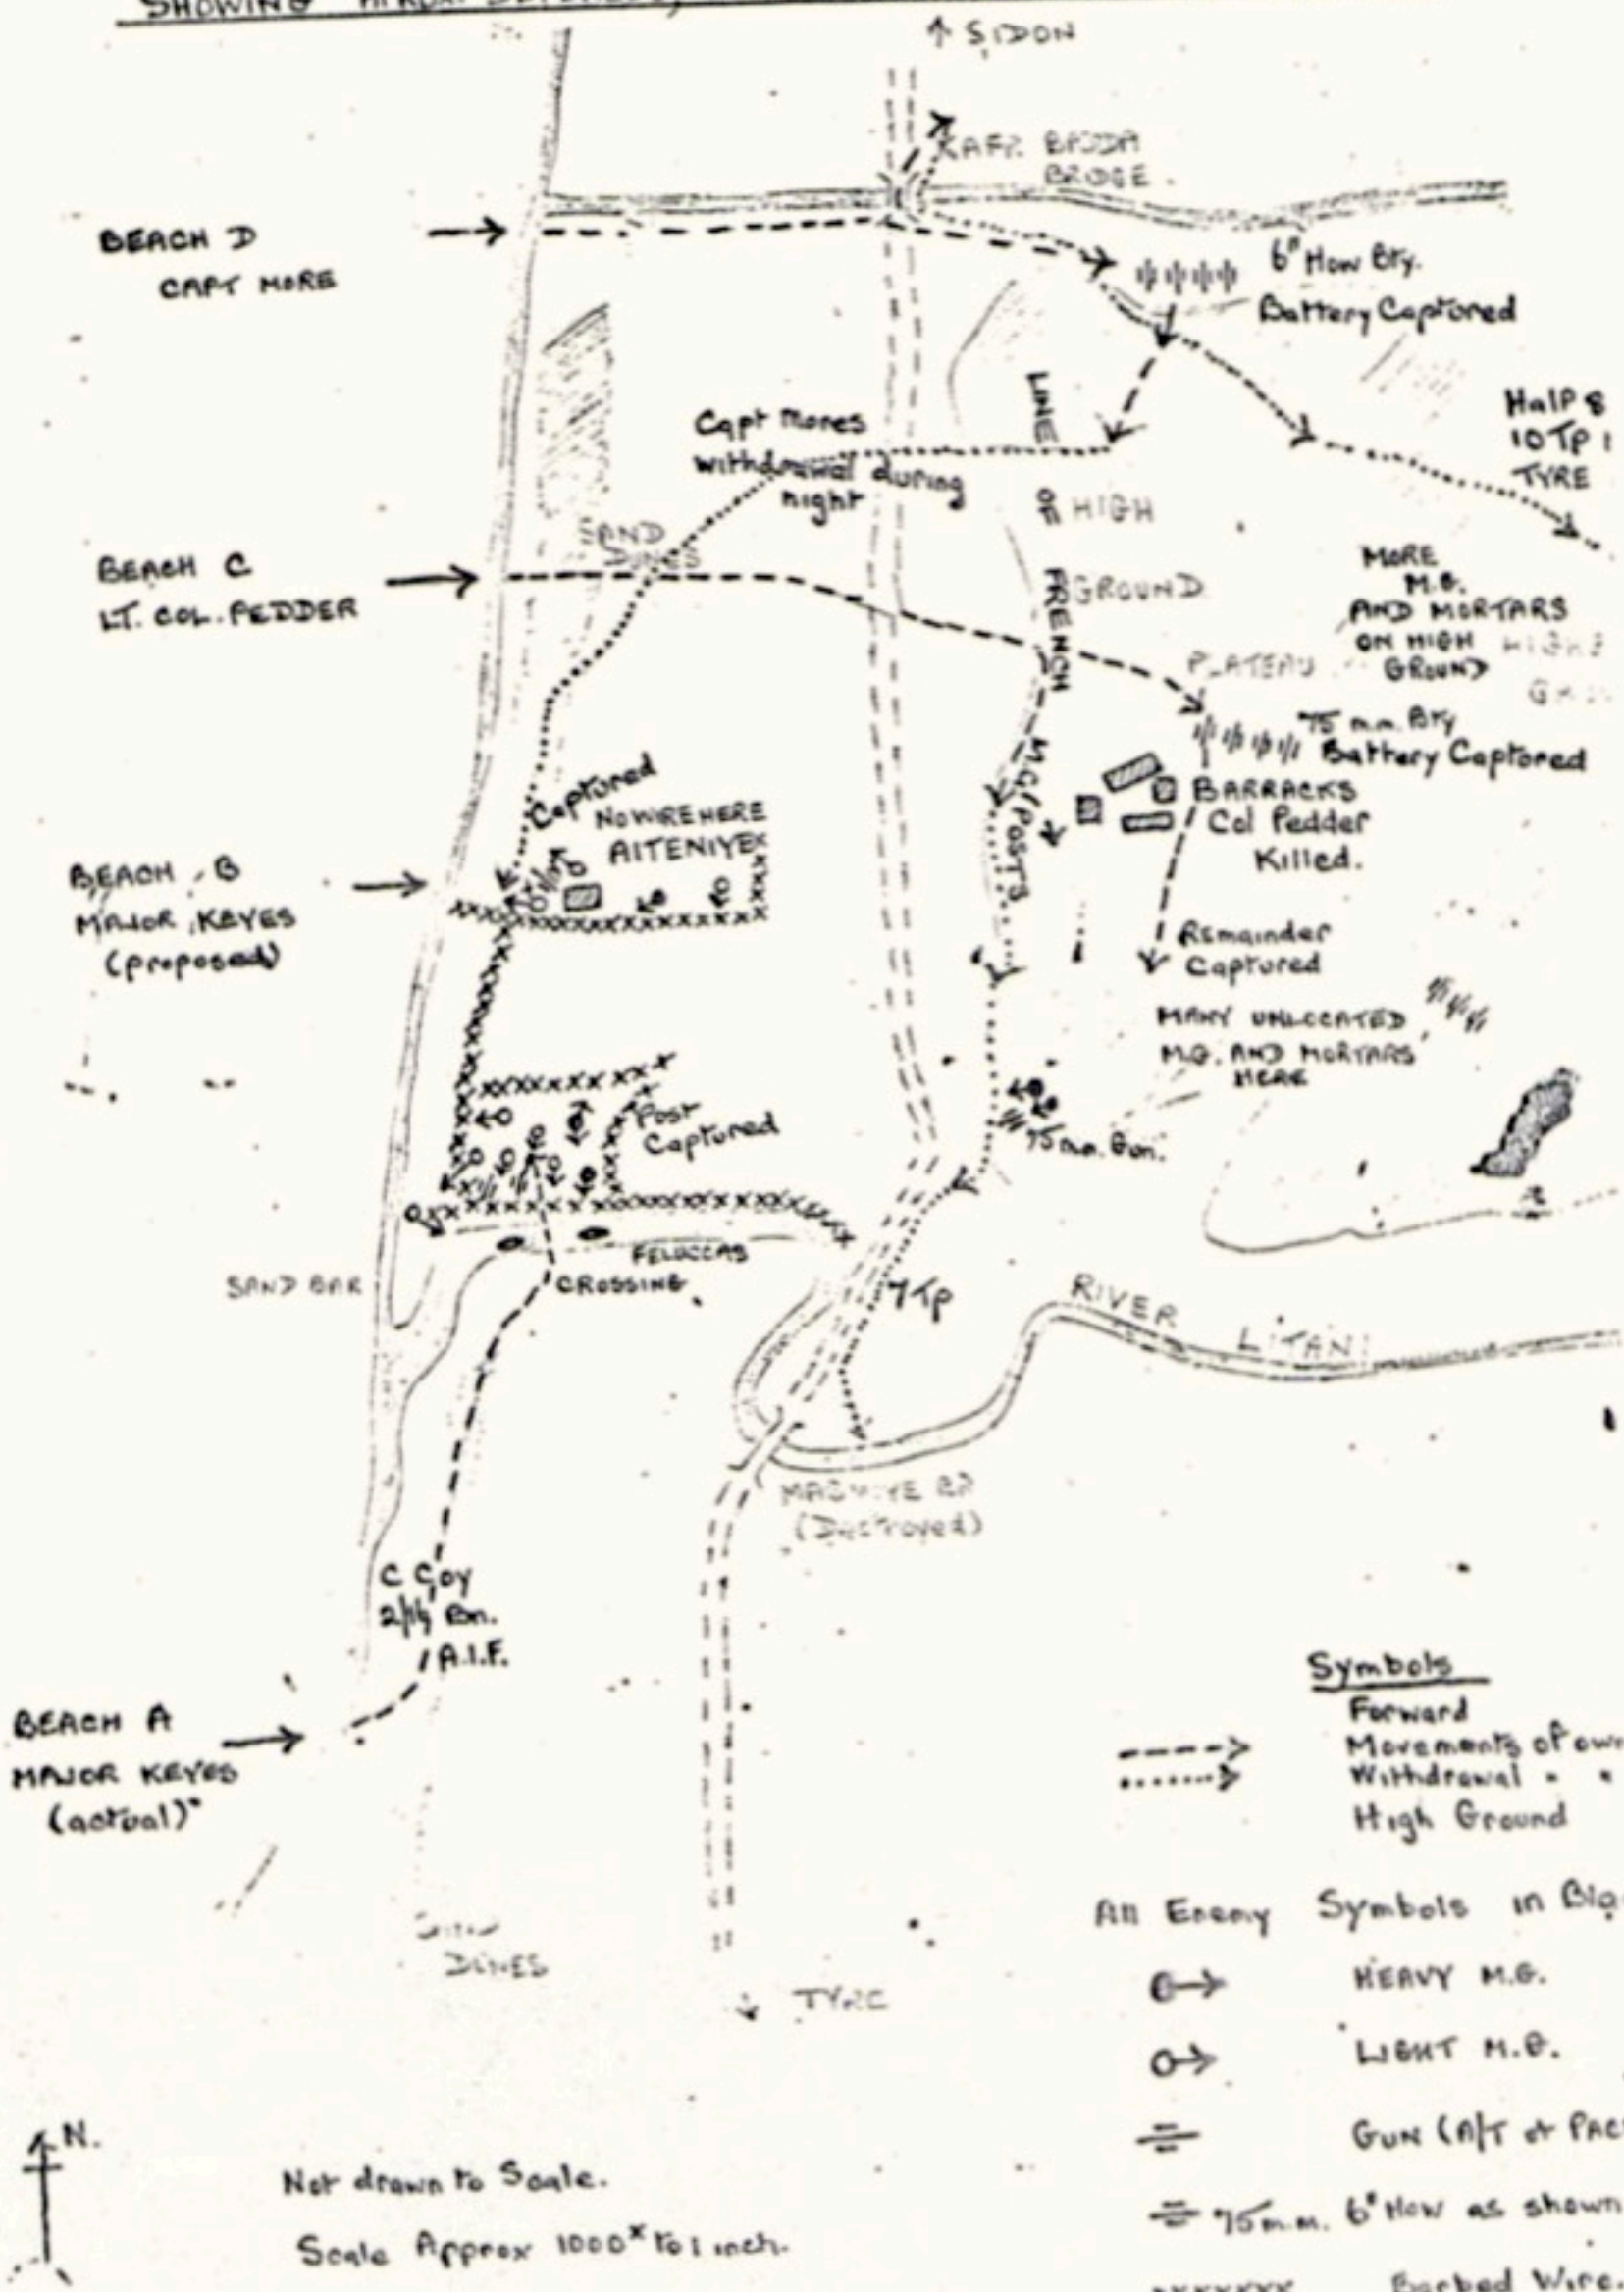

ROUGH SKETCH OF AREA OF LITANI

(Not to Scale).

RIVER SYRIA

SHOWING APROX. DEFENCES, AND ROUTES OF DIFFERENT PARTIES

Not drawn to Scale.
Scale Approx 1000x to 1 inch.

- Symbols
- Forward Movements of own
 - Withdrawal
 - High Ground
 - All Enemy Symbols in Block
 - ⊙→ HEAVY M.G.
 - LIGHT M.G.
 - ≡ GUN (A/T & PAC)
 - ≡ 75 m.m. 6" How as shown.
 - xxxxxxx Barbed Wire.